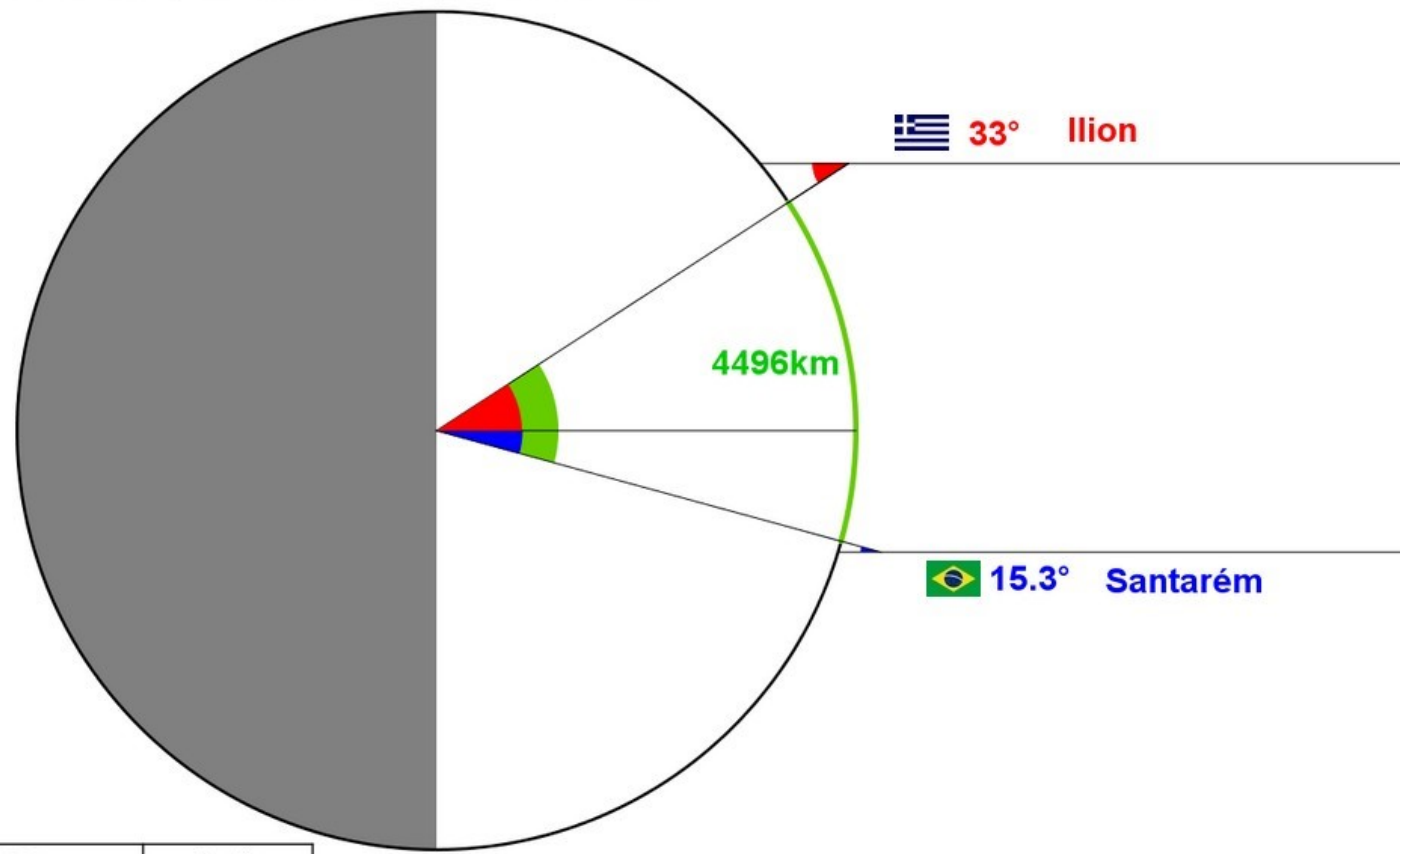

14/09/2021 (Athens-Greece) Latitude: 38.027°

14/09/2021 (Rio de Janeiro-Brazil) Latitude: -22.89°

Distance	Angle
circumference	360°
6768km	34.6° + 26.6°

$$\text{circumference} = \frac{360^\circ \times 6768\text{km}}{34.6^\circ + 26.6^\circ} = 39812 \text{ km}$$

Santarém, Brazil

Flag	City	Country	School	Latitude (°) +N/-S	Longitude (°) +E/-W
	Santarém	Brazil	Santarém Adventist College	-2.439	-54.699

Date	Gnomon	Shadow	Angle
01 September 2021	11.0cm	-5.0cm	-24.4°
03 September 2021	11.0cm	-5.0cm	-24.4°
04 September 2021	11.0cm	-5.0cm	-24.4°
06 September 2021	11.0cm	-3.0cm	-15.3°
08 September 2021	11.0cm	-5.0cm	-24.4°
09 September 2021	11.0cm	-5.0cm	-24.4°
13 September 2021	11.0cm	-3.0cm	-15.3°
14 September 2021	11cm	-3cm	-15.3°
16 September 2021	11.0cm	-6.0cm	-28.6°
17 September 2021	11.0cm	-2.0cm	-10.3°
21 September 2021	34cm	-14.5cm	-23.1°
27 September 2021	11cm	-1.2cm	-6.2°
28 September 2021	11cm	-2cm	-10.3°
29 September 2021	11cm	-2cm	-10.3°
30 September 2021	11cm	-1.5cm	-7.8°

14/09/2021 (Ilion-Greece) Latitude: 38.033°

14/09/2021 (Santarém-Brazil) Latitude: -2.439°

Distance	Angle
circumference	360°
4496km	33° + 15.3°

$$\text{circumference} = \frac{360^\circ \times 4496\text{km}}{33^\circ + 15.3^\circ} = 33511 \text{ km}$$

22/09.2021 (Busteni-Romania) Latitude: 45.416°

22/09/2021 (Úbeda-Spain) Latitude: 38.017°

Distance	Angle
circumference	360°
822km	45.3° - 37.9°

$$\text{circumference} = \frac{360^\circ \times 822\text{km}}{45.3^\circ - 37.9^\circ} = 39989 \text{ km}$$