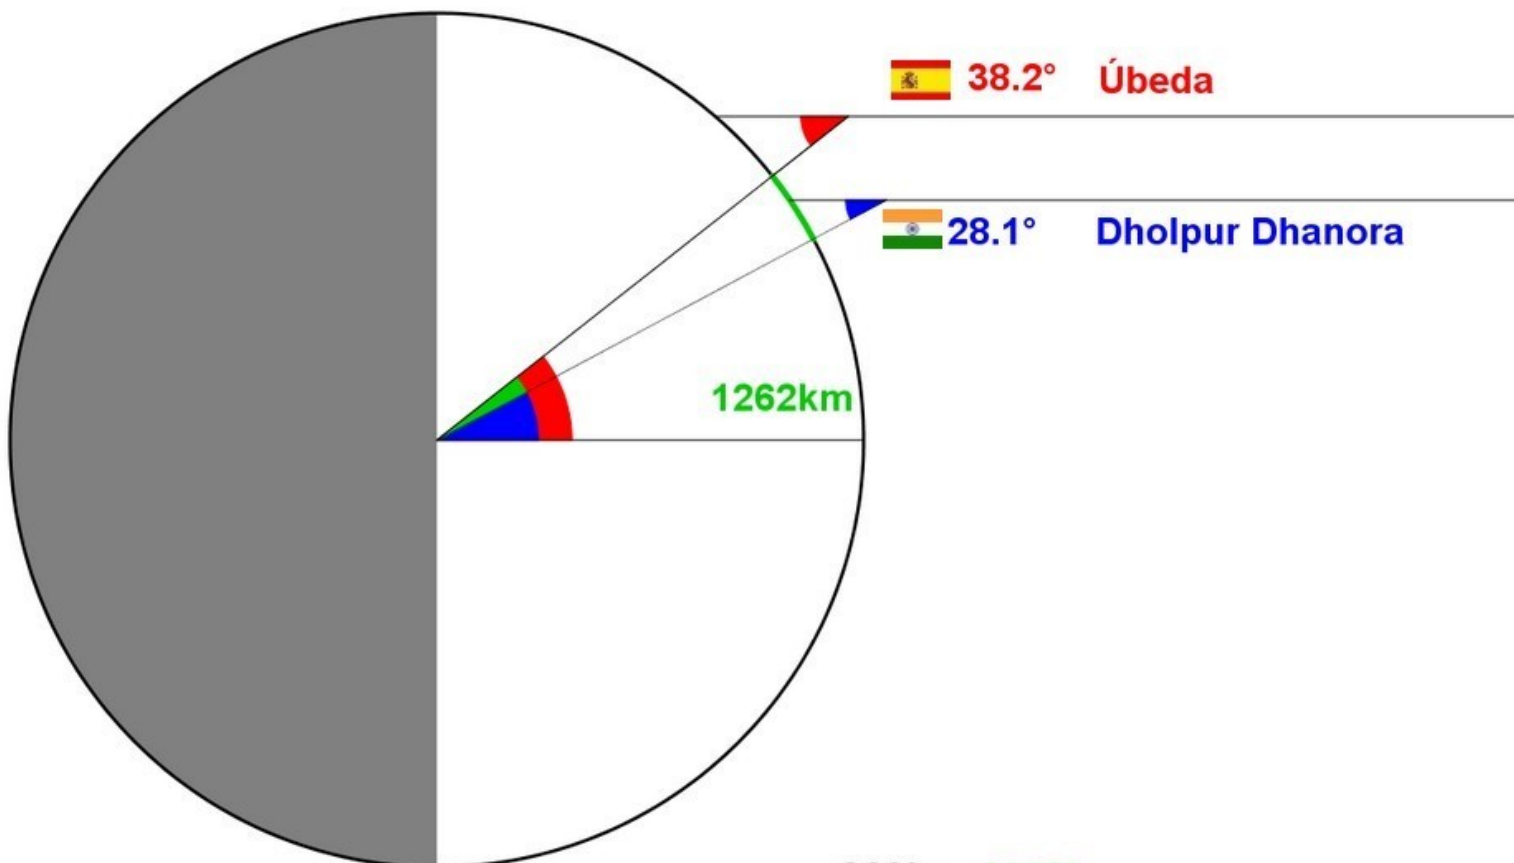

17/09/2021 (Lafrançaise-France) Latitude: 44.127°
 17/09/2021 (Chivilcoy-Argentina) Latitude: -34.911°

Distance	Angle
circumference	360°
8781km	42.1° + 36.9°

$$\text{circumference} = \frac{360^\circ \times 8781\text{km}}{42.1^\circ + 36.9^\circ} = 40015 \text{ km}$$

Dholpur Dhanora, India

Flag	City	Country	School	Latitude (°) +N/-S	Longitude (°) +E/-W
	Dholpur Dhanora	India	Mahatma Gandhi Govt School	26.658	77.677

Date	Gnomon	Shadow	Angle
23 September 2021	58cm	31cm	28.1°

23/09/2021 (Úbeda-Spain) Latitude: 38.017°

23/09/2021 (Dholpur Dhanora-India) Latitude: 26.658°

Distance	Angle
circumference	360°
1262km	38.2° - 28.1°

$$\text{circumference} = \frac{360^\circ \times 1262\text{km}}{38.2^\circ - 28.1^\circ} = 44982 \text{ km}$$

10/09/2021 (Lafrançaise-France) Latitude: 44.127°

10/09/2021 (Guarne-Colombia) Latitude: 6.274°

$$\text{circumference} = \frac{360^\circ \times 4205\text{km}}{39.4^\circ - 1.5^\circ} = 39942 \text{ km}$$