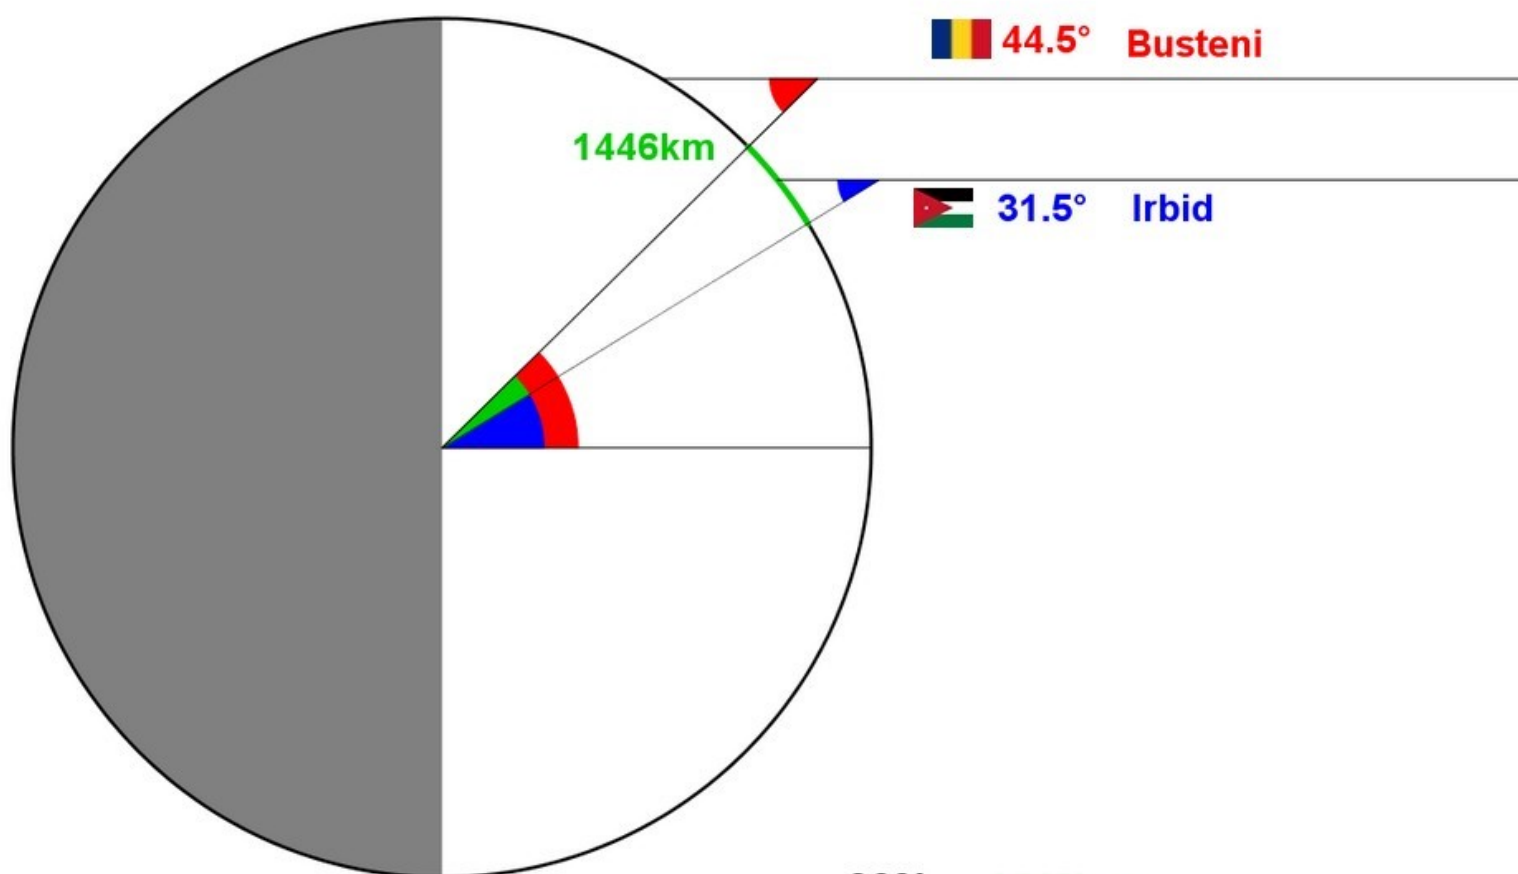

13/09/2021 (Ilion-Greece) Latitude: 38.033°

13/09/2021 (Méier-Brazil) Latitude: -22.904°

Distance	Angle
circumference	360°
6770km	34.3°+26.6°

$$\text{circumference} = \frac{360^\circ \times 6770\text{km}}{34.3^\circ + 26.6^\circ} = 40020 \text{ km}$$

Irbid, Jordan

Flag	City	Country	School	Latitude (°) +N/-S	Longitude (°) +E/-W
	Irbid	Jordan	Mashar'eh Military School	32.405	35.588

Date	Gnomon	Shadow	Angle
16 September 2021	100.0cm	57.1cm	29.7°
17 September 2021	100.0cm	58.1cm	30.2°
20 September 2021	45.0cm	27.6cm	31.5°
21 September 2021	76.0cm	47.3cm	31.9°
22 September 2021	100.0cm	63.2cm	32.3°
27 September 2021	36cm	24.6cm	34.3°

20/09/2021 (Busteni-Romania) Latitude: 45.416°

20/09/2021 (Irbid-Jordan) Latitude: 32.405°

Distance	Angle
circumference	360°
1446km	44.5° - 31.5°

$$\text{circumference} = \frac{360^\circ \times 1446\text{km}}{44.5^\circ - 31.5^\circ} = 40043 \text{ km}$$