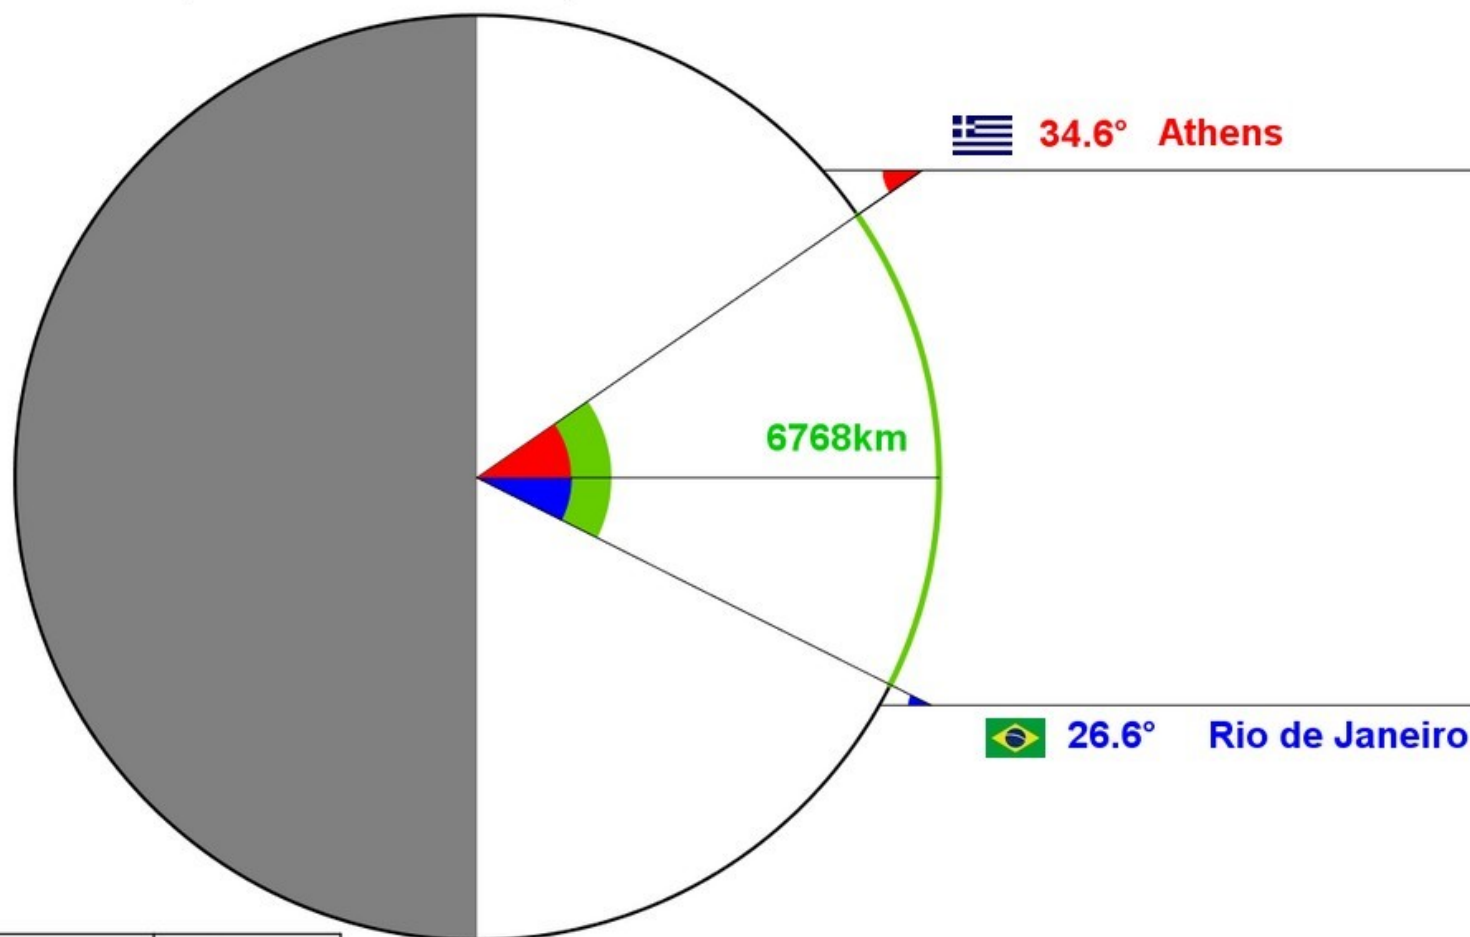

Date	Gnomon	Shadow	Angle
24 September 2021	52.5cm	-34.0cm	-32.9°
29 September 2021	52.5cm	-33.5cm	-32.5°

24/09/2021 (Busteni-Romania) Latitude: 45.416°

24/09/2021 (Rio Cuarto-Argentina) Latitude: -33.149°

Date	Gnomon	Shadow	Angle
14 September 2021	20.0cm	-10.0cm	-26.6°
15 September 2021	20.0cm	-10.0cm	-26.6°
17 September 2021	20.0cm	-10.0cm	-26.6°
20 September 2021	20.0cm	-10.0cm	-26.6°
21 September 2021	20cm	-9cm	-24.2°
22 September 2021	20.0cm	-9cm	-24.2°
24 September 2021	20.0cm	-8.0cm	-21.8°
27 September 2021	20cm	-9cm	-24.2°
28 September 2021	20cm	-8cm	-21.8°
29 September 2021	20cm	-8cm	-21.8°

14/09/2021 (Athens-Greece) Latitude: 38.027°

14/09/2021 (Rio de Janeiro-Brazil) Latitude: -22.89°

Distance	Angle
circumference	360°
6768km	34.6° + 26.6°

$$\text{circumference} = \frac{360^\circ \times 6768\text{km}}{34.6^\circ + 26.6^\circ} = 39812 \text{ km}$$