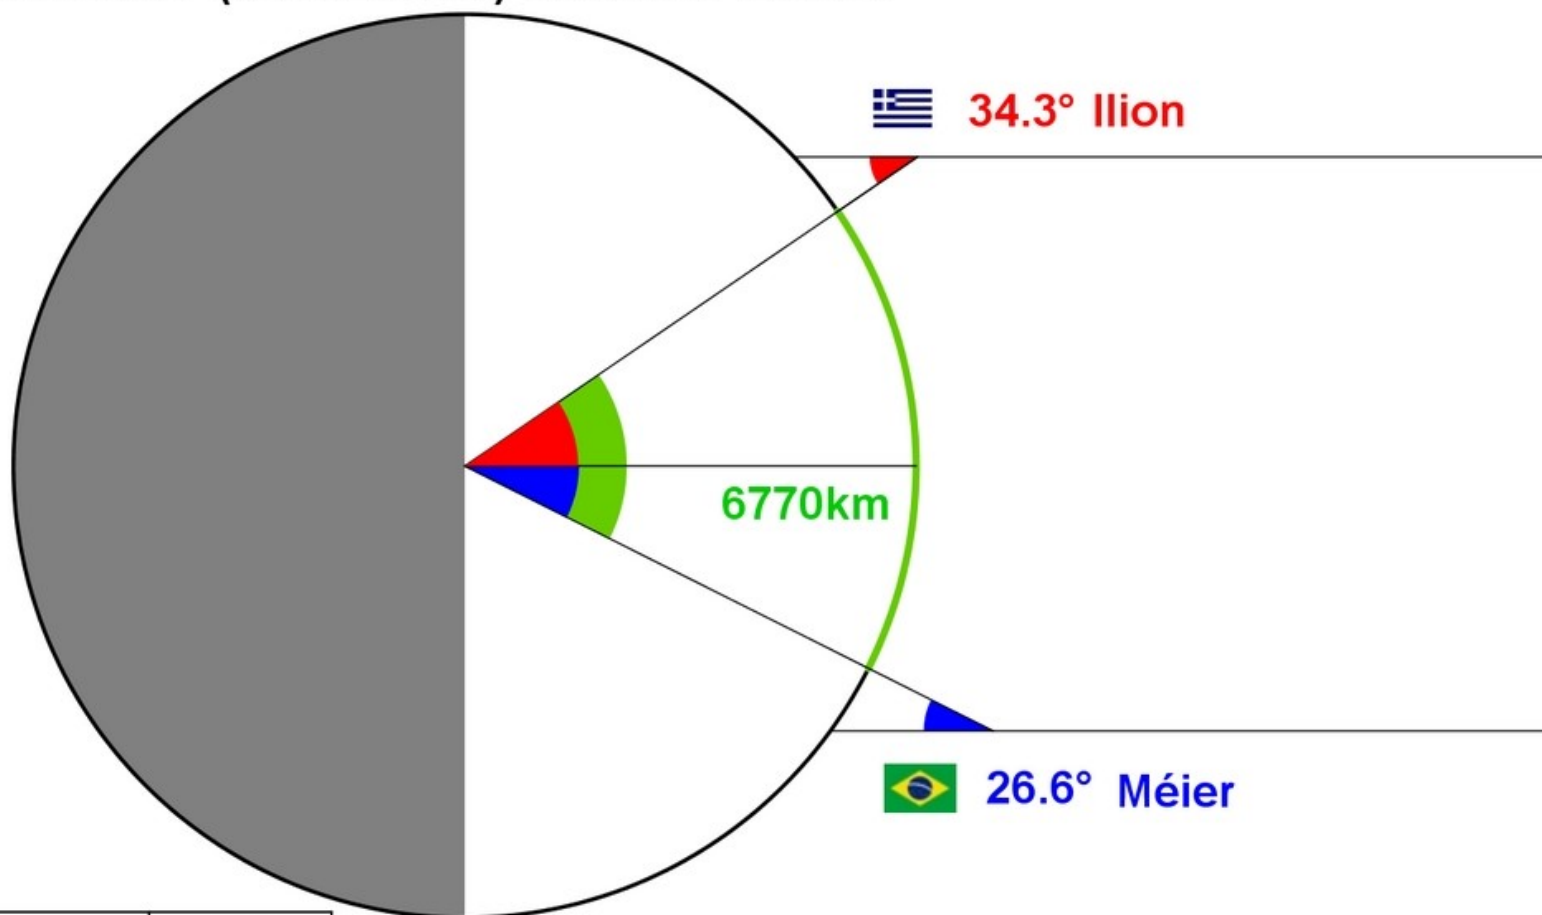

10/09/2021 (Lafrançaise-France) Latitude: 44.127°

10/09/2021 (Guarne-Colombia) Latitude: 6.274°

$$\text{circumference} = \frac{360^\circ \times 4205\text{km}}{39.4^\circ - 1.5^\circ} = 39942 \text{ km}$$

Distance	Angle
circumference	360°
4205km	39.4° - 1.5°

Ilion, Greece

Flag	City	Country	School	Latitude (°) +N/-S	Longitude (°) +E/-W
	Ilion	Greece	11th JuniorHigh School of Ilion	38.033	23.697

Date	Gnomon	Shadow	Angle
01 September 2021	40.0cm	23.0cm	29.9°
03 September 2021	40.0cm	23.6cm	30.5°
13 September 2021	40cm	27.3cm	34.3°
14 September 2021	20.0cm	13.0cm	33.0°
17 September 2021	30.0cm	21.7cm	35.9°
18 September 2021	30.0cm	22.1cm	36.4°
20 September 2021	30.0cm	22.6cm	37.0°
21 September 2021	40.0cm	30.8cm	37.6°
22 September 2021	100.0cm	78.0cm	38.0°
24 September 2021	100.0cm	80.2cm	38.7°

13/09/2021 (Ilion-Greece) Latitude: 38.033°

13/09/2021 (Méier-Brazil) Latitude: -22.904°

Distance	Angle
circumference	360°
6770km	34.3°+26.6°

$$\text{circumference} = \frac{360^\circ \times 6770\text{km}}{34.3^\circ + 26.6^\circ} = 40020 \text{ km}$$

20/09/2021 (Busteni-Romania) Latitude: 45.416°

20/09/2021 (Irbid-Jordan) Latitude: 32.405°

Distance	Angle
circumference	360°
1446km	44.5° - 31.5°

$$\text{circumference} = \frac{360^\circ \times 1446\text{km}}{44.5^\circ - 31.5^\circ} = 40043 \text{ km}$$