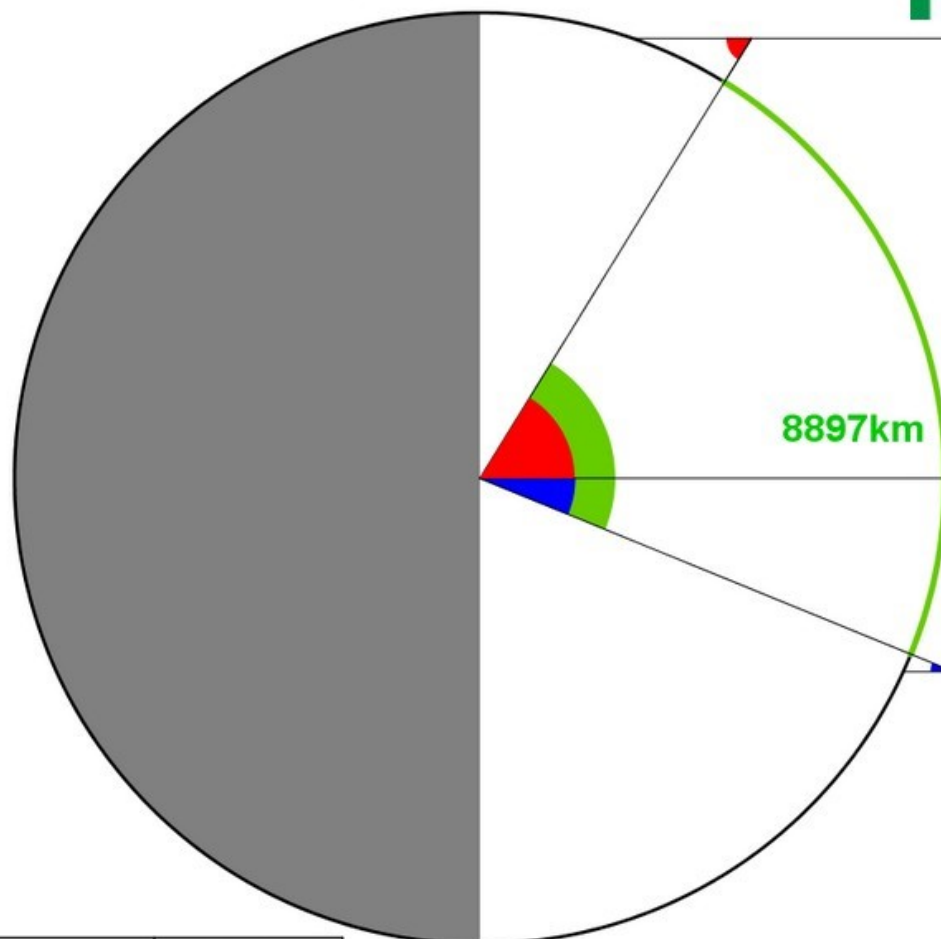

23/10/2021 (Montcuq-France) Latitude: 44.34°

23/10/2021 (Méier-Brazil) Latitude: -22.904°

Distance	Angle
circumference	360°
7471km	55.7°+11.5°

$$\text{circumference} = \frac{360^\circ \times 7471\text{km}}{55.7^\circ + 11.5^\circ} = 40023 \text{ km}$$

Merlara, Italy

Flag	City	Country	School	Latitude (°) +N/-S	Longitude (°) +E/-W
	Merlara	Italy	Lower Secondary School "Dante Alighieri"	45.166	11.445

Date	Gnomon	Shadow	Angle
26 October 2021	39.5cm	64.0cm	58.3°

26/10/2021 (Merlara-Italia) Latitude: 45.166°

26/10/2021 (Chivilcoy-Argentina) Latitude: -34.911°

 **58.3° Merlara**

 **22.2° Chivilcoy**

Distance	Angle
circumference	360°
8897km	58.3° + 22.2°

$$\text{circumference} = \frac{360^\circ \times 8897\text{km}}{58.3^\circ + 22.2^\circ} = 39788 \text{ km}$$