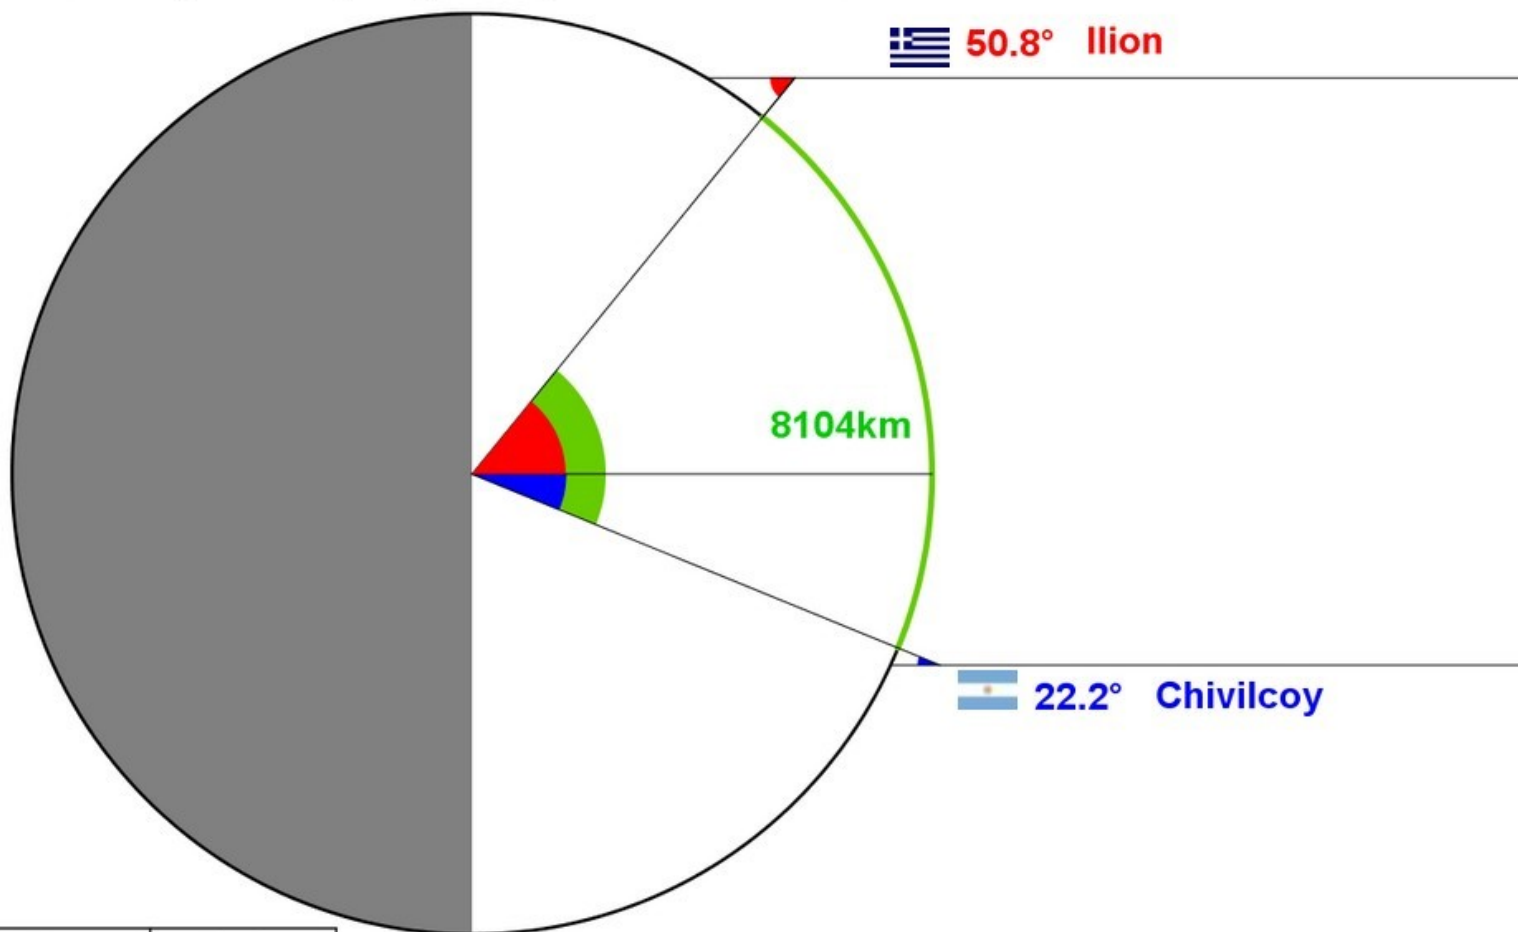

19/10/2021 (Montcuq-France) Latitude: 44.34°

19/10/2021 (Guarne-Colombia) Latitude: 6.274°

 54.5° Montcuq

Distance	Angle
circumference	360°
4229km	54.5° - 16.5°

$$\text{circumference} = \frac{360^\circ \times 4229\text{km}}{54.5^\circ - 16.5^\circ} = 40064 \text{ km}$$

ASTRO FANÁTICOS
ASTRONOMIA DIDÁCTICA

ESTE

SUR

NO

NO

Ilion, Greece

Flag	City	Country	School	Latitude (°) +N/-S	Longitude (°) +E/-W
	Ilion	Greece	11th JuniorHigh School of Ilion	38.033	23.697

Date	Gnomon	Shadow	Angle
05 October 2021	100.0cm	93.8cm	43.2°
12 October 2021	40.0cm	41.0cm	45.7°
16 October 2021	22cm	23.6cm	47.0°
19 October 2021	40.0cm	45.0cm	48.4°
26 October 2021	40.0cm	49.0cm	50.8°

26/10/2021 (Ilion-Greece) Latitude: 38.033°

26/10/2021 (Chivilcoy-Argentina) Latitude: -34.911°

Distance	Angle
circumference	360°
8104km	50.8° + 22.2°

$$\text{circumference} = \frac{360^\circ \times 8104\text{km}}{50.8^\circ + 22.2^\circ} = 39965 \text{ km}$$