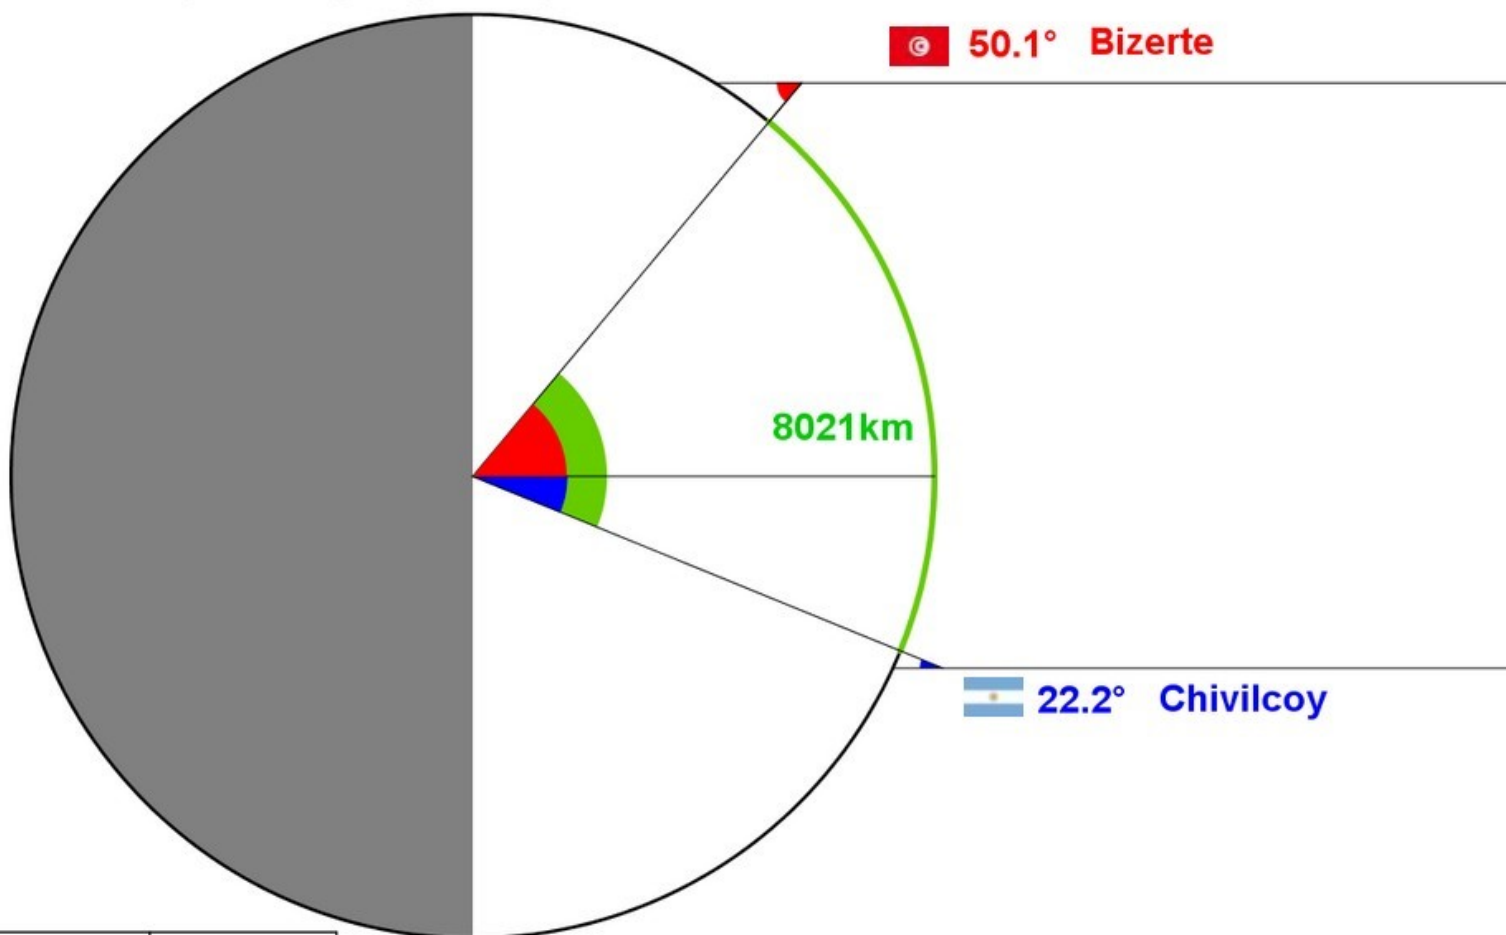

04/10/2021 (Busteni-Romania) Latitude: 45.416°

04/10/2021 (Alta Gracia-Argentina) Latitude: -31.656°

Distance	Angle
circumference	360°
8563km	50.1° + 26.9°

$$\text{circumference} = \frac{360^\circ \times 8563\text{km}}{50.1^\circ + 26.9^\circ} = 40035 \text{ km}$$

Athens, Greece

Flag	City	Country	School	Latitude (°) +N/-S	Longitude (°) +E/-W
	Athens	Greece	Experimental College Agion Anargyron	38.027	23.726

Date	Gnomon	Shadow	Angle
12 October 2021	15cm	14.9cm	44.8°

Bizerte, Tunisia

Flag	City	Country	School	Latitude (°) +N/-S	Longitude (°) +E/-W
	Bizerte	Tunisia	Ecole Primaire Raouabi	37.284	9.868

Date	Gnomon	Shadow	Angle
01 October 2021	49.0cm	43.5cm	41.6°
06 October 2021	49.0cm	47.3cm	44.0°
22 October 2021	49.0cm	58.0cm	49.8°
26 October 2021	16.3cm	19.5cm	50.1°
29 October 2021	16.3cm	20cm	50.8°

26/10/2021 (Bizerte-Tunisia) Latitude: 37.284°

26/10/2021 (Chivilcoy-Argentina) Latitude: -34.911°

Distance	Angle
circumference	360°
8021km	50.1° + 22.2°

$$\text{circumference} = \frac{360^\circ \times 8021\text{km}}{50.1^\circ + 22.2^\circ} = 39939 \text{ km}$$