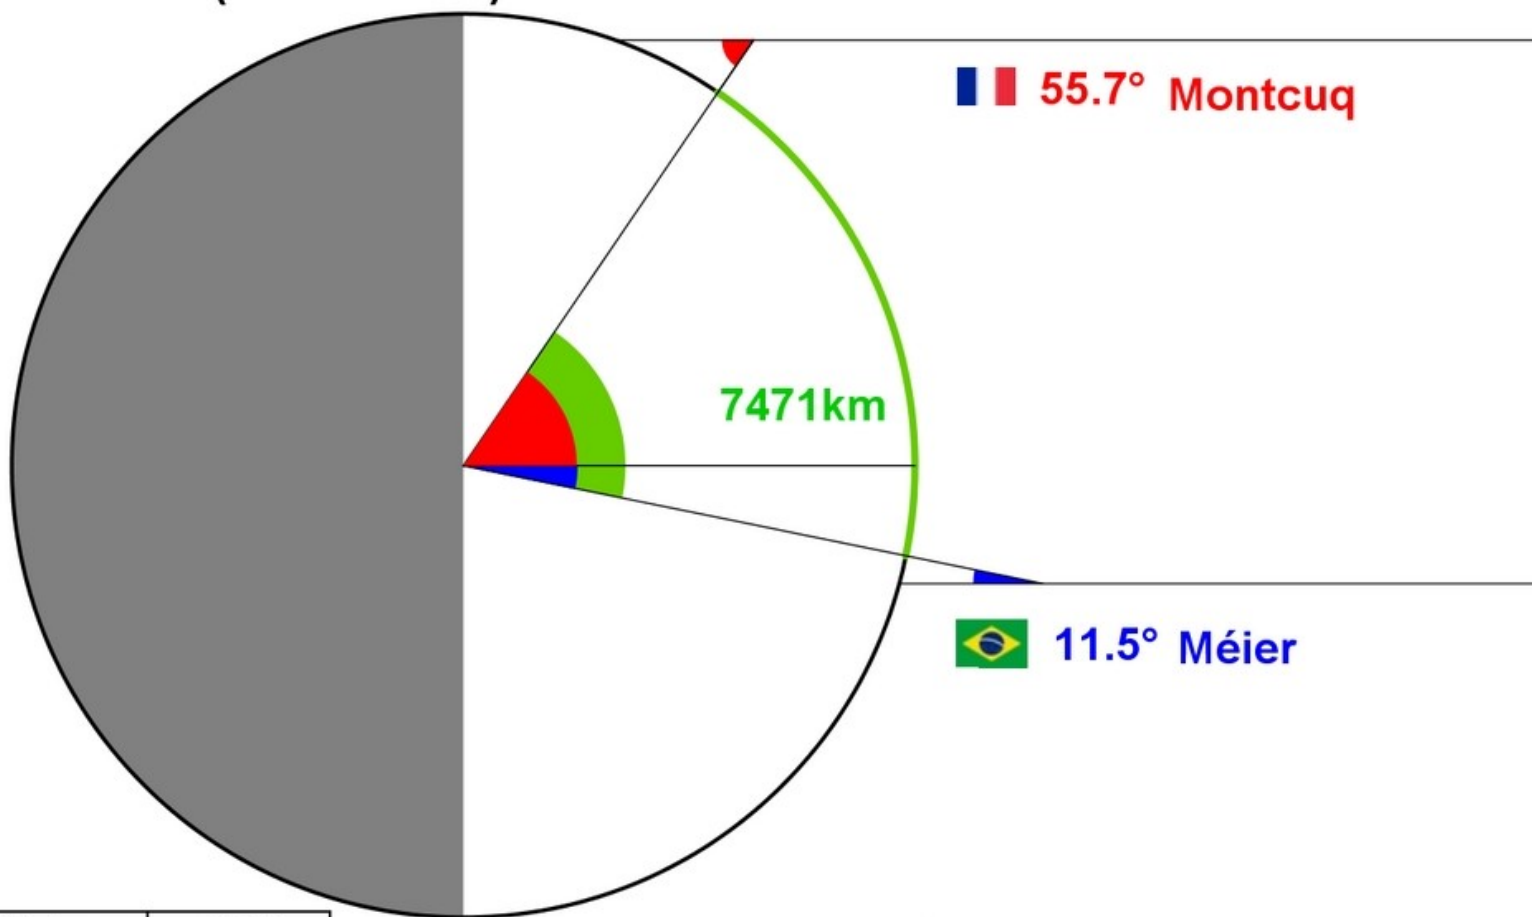

26/10/2021 (Merlara-Italia) Latitude: 45.166°

26/10/2021 (Chivilcoy-Argentina) Latitude: -34.911°

 **58.3° Merlara**

 **22.2° Chivilcoy**

Distance	Angle
circumference	360°
8897km	58.3° + 22.2°

$$\text{circumference} = \frac{360^\circ \times 8897\text{km}}{58.3^\circ + 22.2^\circ} = 39788 \text{ km}$$

Montcuq, France

Flag	City	Country	School	Latitude (°) +N/-S	Longitude (°) +E/-W
	Montcuq	France	Fondation La main à la pâte	44.340	1.210

Date	Gnomon	Shadow	Angle
17 October 2021	25.0cm	34.0cm	53.7°
19 October 2021	25.0cm	35.0cm	54.5°
20 October 2021	25.0cm	35.0cm	54.5°
21 October 2021	25.0cm	36.0cm	55.2°
22 October 2021	25.0cm	36.5cm	55.6°
23 October 2021	25.0cm	36.7cm	55.7°

23/10/2021 (Montcuq-France) Latitude: 44.34°

23/10/2021 (Méier-Brazil) Latitude: -22.904°

Distance	Angle
circumference	360°
7471km	55.7°+11.5°

$$\text{circumference} = \frac{360^\circ \times 7471\text{km}}{55.7^\circ + 11.5^\circ} = 40023 \text{ km}$$

05/06/2021 (Ilion-Greece) Latitude: 38.033°

05/10/2021 (Rio Cuarto-Argentina) Latitude: -33.149°

Distance	Angle
circumference	360°
7908km	43.2° + 27.9°

$$\text{circumference} = \frac{360^\circ \times 7908\text{km}}{43.2^\circ + 27.9^\circ} = 40041 \text{ km}$$