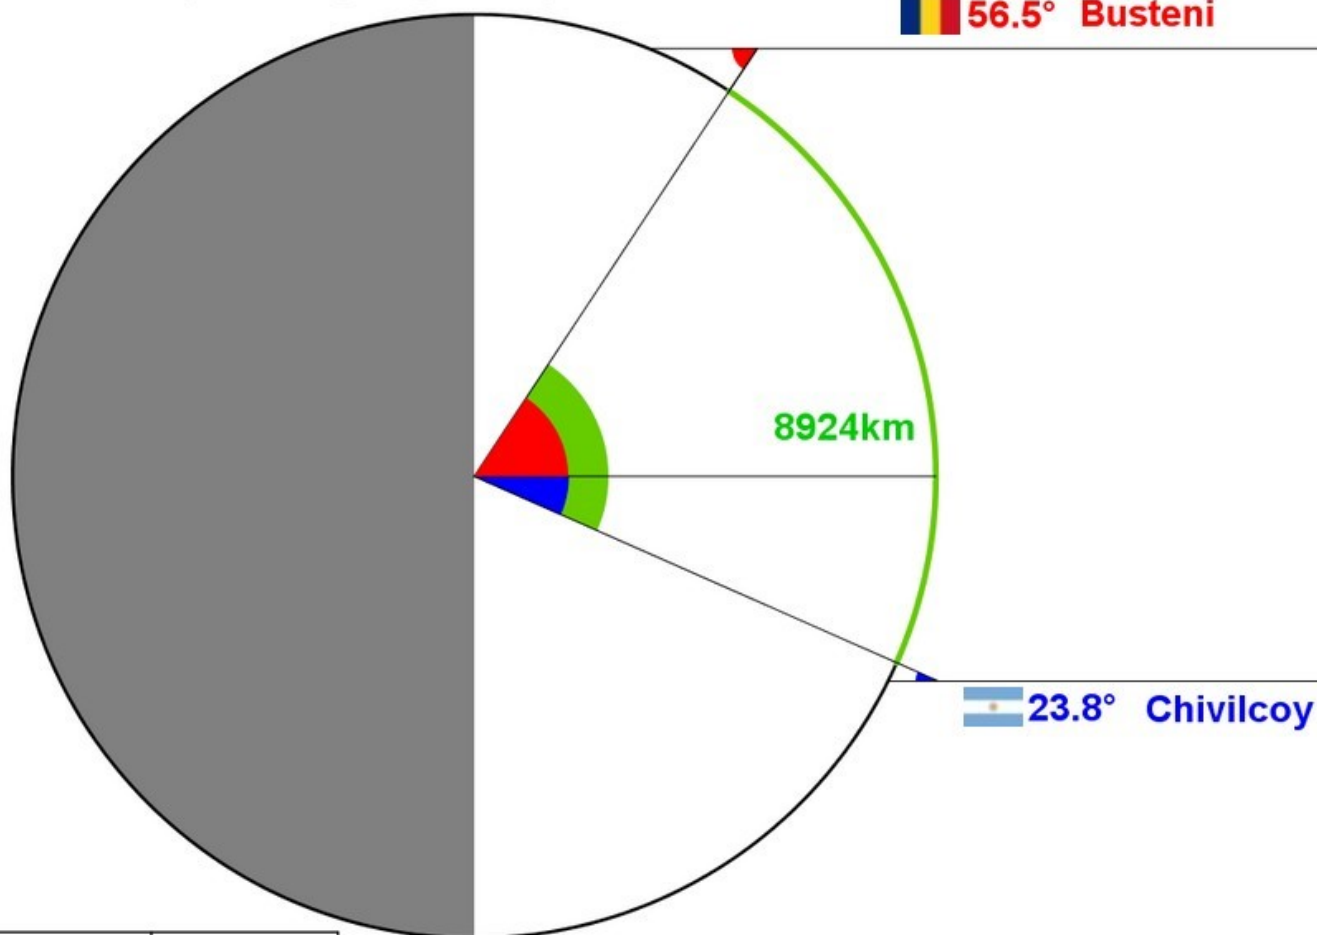

21/10/2021 (Busteni-Romania) Latitude: 45.416°

21/10/2021 (Chivilcoy-Argentina) Latitude: -34.911°

Distance	Angle
circumference	360°
8924km	56.5° + 23.8°

$$\text{circumference} = \frac{360^\circ \times 8924\text{km}}{56.5^\circ + 23.8^\circ} = 40008 \text{ km}$$

Chivilcoy, Argentina

Flag	City	Country	School	Latitude (°) +N/-S	Longitude (°) +E/-W
	Chivilcoy	Argentina	Parque Cielos del Sur	-34.911	-60.014

Date	Gnomon	Shadow	Angle
05 October 2021	12.0cm	-6.9cm	-29.9°
06 October 2021	12.0cm	-6.8cm	-29.5°
07 October 2021	12.0cm	-6.7cm	-29.2°
09 October 2021	12.0cm	-6.5cm	-28.4°
15 October 2021	12cm	-5.9cm	-26.2°
16 October 2021	12.0cm	-5.8cm	-25.8°
21 October 2021	12.0cm	-5.3cm	-23.8°
26 October 2021	12.0cm	-4.9cm	-22.2°
27 October 2021	12.0cm	-4.8cm	-21.8°
29 October 2021	12.0cm	-4.6cm	-21.0°

21/102021 (Busteni-Romania) Latitude: 45.416°

21/10/2021 (Chivilcoy-Argentina) Latitude: -34.911°

 56.5° Busteni

Distance	Angle
circumference	360°
8924km	56.5° + 23.8°

$$\text{circumference} = \frac{360^\circ \times 8924\text{km}}{56.5^\circ + 23.8^\circ} = 40008 \text{ km}$$