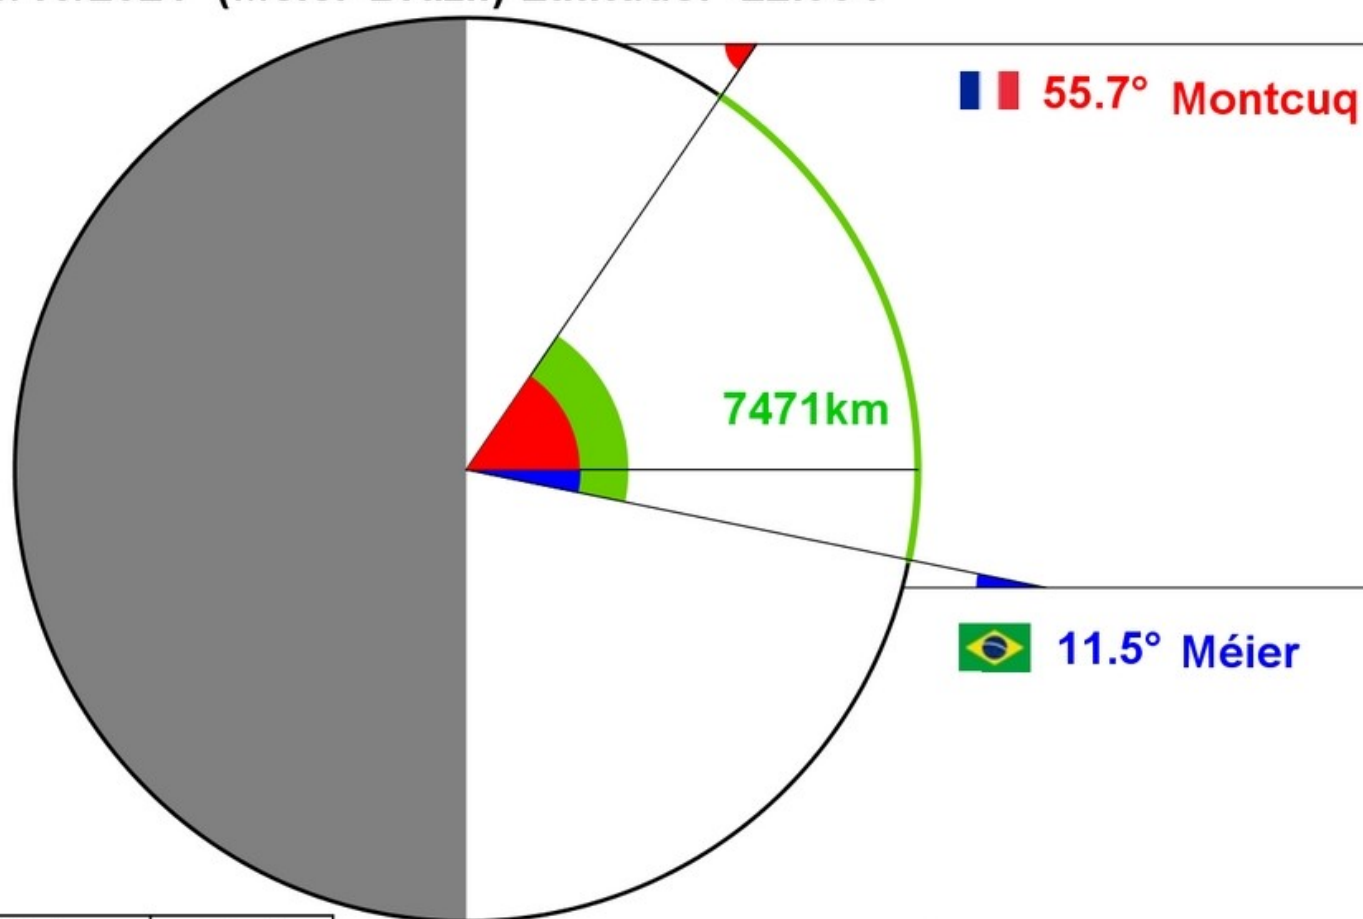

288

289

290

291

292

293

294

295

296

297

298

299

300

MYLAR

Meier, Brazil

Flag	City	Country	School	Latitude (°) +N/-S	Longitude (°) +E/-W
	Méier	Brazil	Escola Municipal Bento Ribeiro	-22.904	-43.280

Date	Gnomon	Shadow	Angle
01 October 2021	54.0cm	-23.0cm	-23.1°
03 October 2021	54.0cm	-22.0cm	-22.2°
08 October 2021	54.0cm	-19.0cm	-19.4°
13 October 2021	54.0cm	-12.0cm	-12.5°
14 October 2021	54.0cm	-14.5cm	-15.0°
15 October 2021	54cm	-14.0cm	-14.5°
23 October 2021	54.0cm	-11.0cm	-11.5°

23/10/2021 (Montcuq-France) Latitude: 44.34°

23/10/2021 (Méier-Brazil) Latitude: -22.904°

Distance	Angle
circumference	360°
7471km	55.7°+11.5°

$$\text{circumference} = \frac{360^\circ \times 7471\text{km}}{55.7^\circ + 11.5^\circ} = 40023 \text{ km}$$