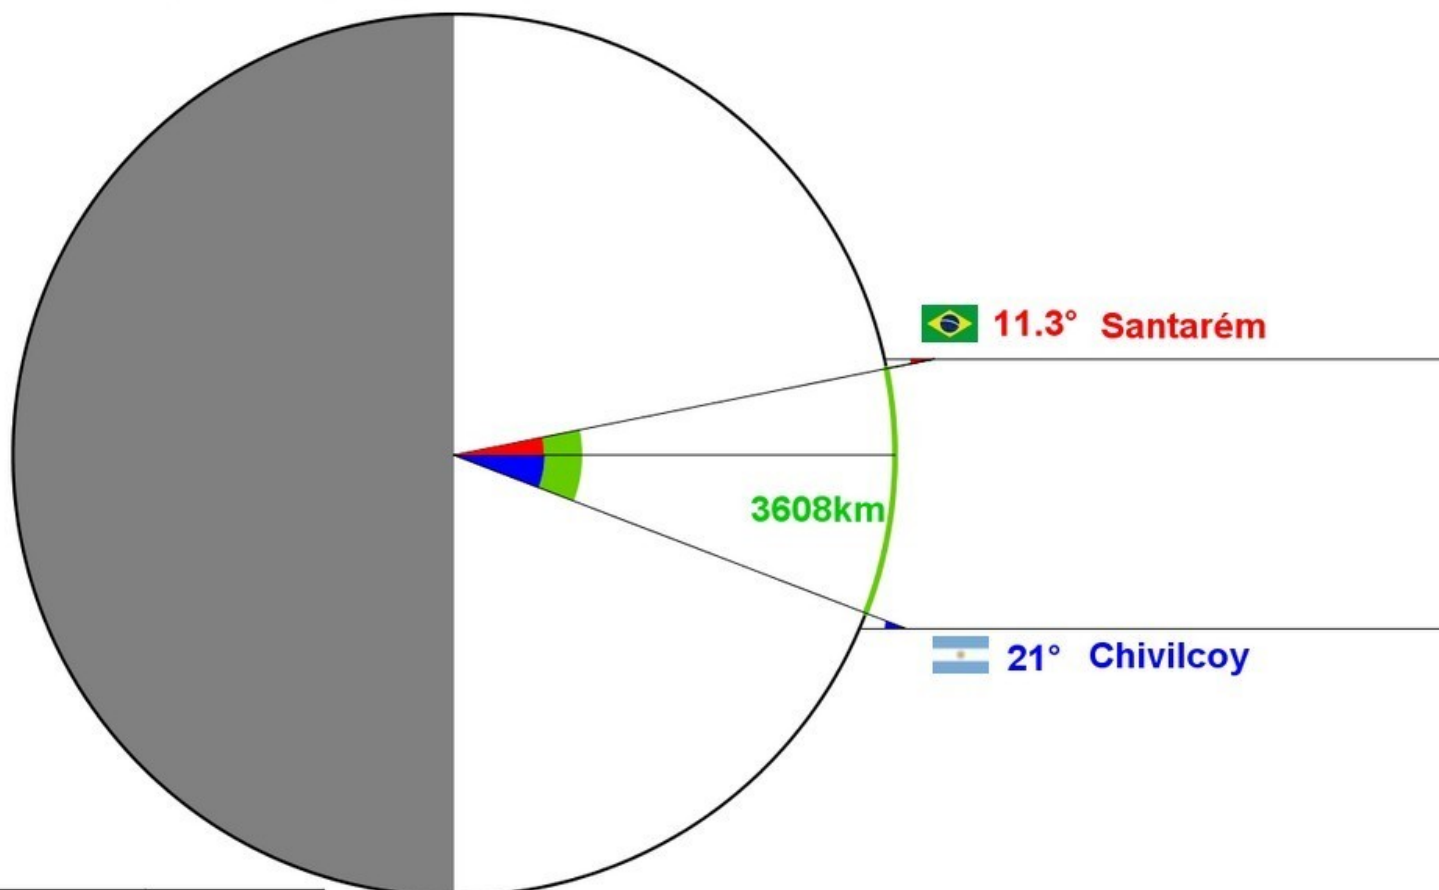

05/06/2021 (Ilion-Greece) Latitude: 38.033°

05/10/2021 (Rio Cuarto-Argentina) Latitude: -33.149°

Distance	Angle
circumference	360°
7908km	43.2° + 27.9°

$$\text{circumference} = \frac{360^\circ \times 7908\text{km}}{43.2^\circ + 27.9^\circ} = 40041 \text{ km}$$

01/10/2021 (Bizerte-Tunisia) Latitude: 37.284°

01/10/2021 (Rio de Janeiro-Brazil) Latitude: -22.89°

Distance	Angle
circumference	360°
6685km	41.6° + 19.3°

$$\text{circumference} = \frac{360^\circ \times 6685\text{km}}{41.6^\circ + 19.3^\circ} = 39517 \text{ km}$$

Santarém, Brazil

Flag	City	Country	School	Latitude (°) +N/-S	Longitude (°) +E/-W
	Santarém	Brazil	Santarém Adventist College	-2.439	-54.699

Date	Gnomon	Shadow	Angle
01 October 2021	11.0cm	-2.1cm	-10.8°
04 October 2021	11.0cm	-2.3cm	-11.8°
05 October 2021	11.0cm	-2.3cm	-11.8°
06 October 2021	11.0cm	-2.0cm	-10.3°
08 October 2021	10.0cm	-1.3cm	-7.4°
13 October 2021	10.0cm	1.0cm	5.7°
14 October 2021	10.0cm	1.0cm	5.7°
17 October 2021	10.0cm	1.0cm	5.7°
19 October 2021	10cm	2.5cm	14.0°
20 October 2021	10.0cm	1.3cm	7.4°
25 October 2021	10.0cm	1.4cm	8.0°
29 October 2021	10.0cm	2.0cm	11.3°

29/10/2021 (Santarém-Brazil) Latitude: -2.439°

29/10/2021 (Chivilcoy-Argentina) Latitude: -34.911°

Distance	Angle
circumference	360°
3608km	11.3° + 21°

$$\text{circumference} = \frac{360^\circ \times 3608\text{km}}{11.3^\circ + 21^\circ} = 40213 \text{ km}$$