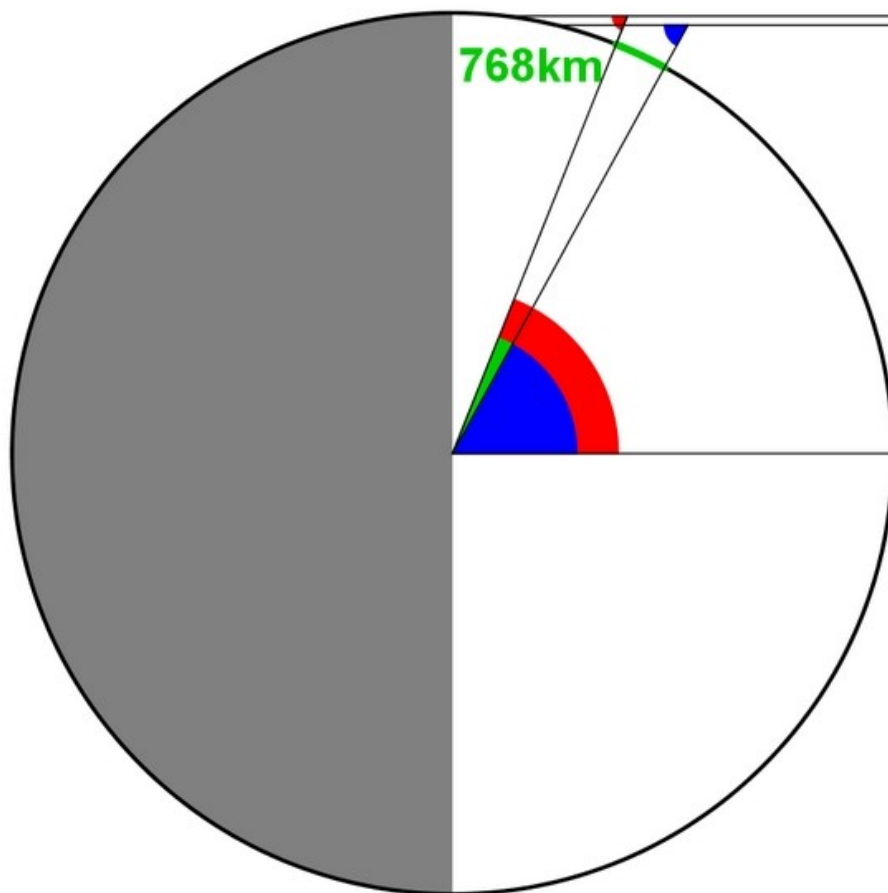

25/12/2021 (Montcuq-France) Latitude: 44.34°

25/12/2021 (Méier-Brazil) Latitude: -22.904°

Distance	Angle
circumference	360°
7471km	67.8° - 0.6°

$$\text{circumference} = \frac{360^\circ \times 7471\text{km}}{67.8^\circ - 0.6^\circ} = 40023 \text{ km}$$

Merlara, Italy

Flag	City	Country	School	Latitude (°) +N/-S	Longitude (°) +E/-W
	Merlara	Italy	Lower Secondary School "Dante Alighieri"	45.166	11.445

Date	Gnomon	Shadow	Angle
07 December 2021	39.5cm	95.0cm	67.4°
14 December 2021	39.5cm	99.0cm	68.2°

14/12/2021 (Merlara-Italy) Latitude: 45.166°

14/12/2021 (Aigio-Greece) Latitude: 38.252°

 **68.2° Merlara**

 **61.2° Aigio**

$$\text{circumference} = \frac{360^\circ \times 768\text{km}}{68.2^\circ - 61.2^\circ} = 39497 \text{ km}$$

Distance	Angle
circumference	360°
768km	68.2° - 61.2°

Montcuq, France

Flag	City	Country	School	Latitude (°) +N/-S	Longitude (°) +E/-W
	Montcuq	France	Fondation La main à la pâte	44.340	1.210

Date	Gnomon	Shadow	Angle
03 December 2021	20.0cm	46.0cm	66.5°
04 December 2021	20.0cm	46.0cm	66.5°
05 December 2021	20.0cm	46.5cm	66.7°
06 December 2021	20.0cm	47.0cm	66.9°
08 December 2021	20.0cm	47.5cm	67.2°
11 December 2021	20.0cm	48.0cm	67.4°
13 December 2021	20cm	48.0cm	67.4°
14 December 2021	20.0cm	48.5cm	67.6°
15 December 2021	20.0cm	48.5cm	67.6°
16 December 2021	20cm	48.5cm	67.6°
17 December 2021	20.0cm	49.0cm	67.8°
18 December 2021	20cm	49cm	67.8°
19 December 2021	20.0cm	49.0cm	67.8°
20 December 2021	20.0cm	49.0cm	67.8°
21 December 2021	20.0cm	49.0cm	67.8°
22 December 2021	20.0cm	49.0cm	67.8°
23 December 2021	20.0cm	48.5cm	67.6°
24 December 2021	20.0cm	48.5cm	67.6°
25 December 2021	20.0cm	49.0cm	67.8°
26 December 2021	20.0cm	48.5cm	67.6°
27 December 2021	20.0cm	48.5cm	67.6°
30 December 2021	20.0cm	48.0cm	67.4°