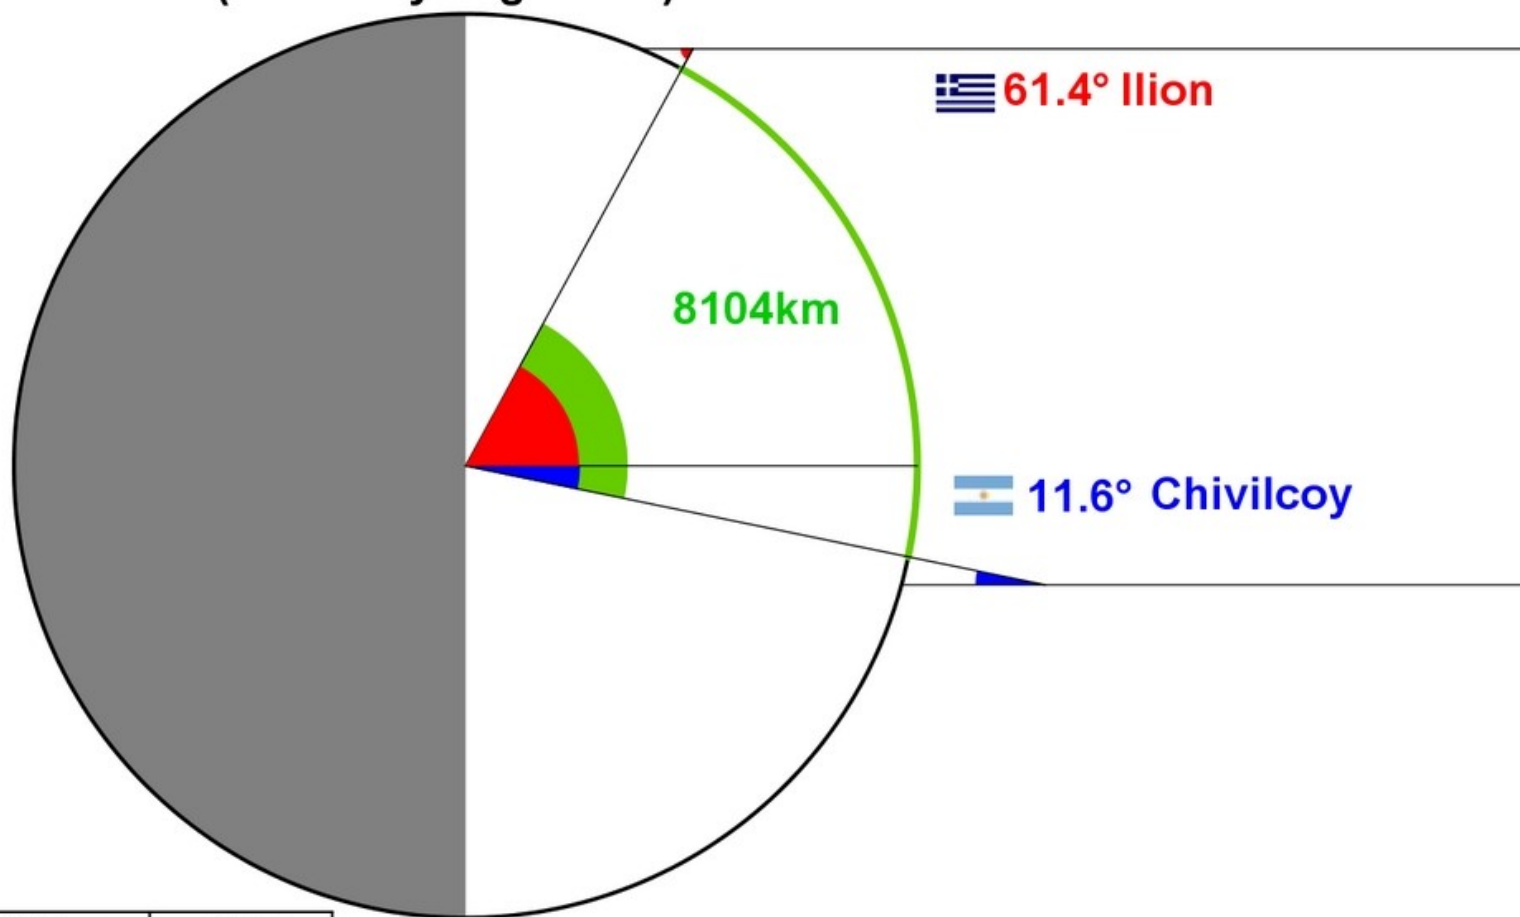

09/12/2021 (Ilion-Greece) Latitude: 38.033°

09/12/2021 (Guarne-Colombia) Latitude: 6.274°

Distance	Angle
circumference	360°
3528km	60.9° - 29.2°

$$\text{circumference} = \frac{360^\circ \times 3528\text{km}}{60.9^\circ - 29.2^\circ} = 40066 \text{ km}$$

ASTRO
FANATICOS

ASTRONOMIA DIDACTICA

ESTR

NOR

Ilion, Greece

Flag	City	Country	School	Latitude (°) +N/-S	Longitude (°) +E/-W
	Ilion	Greece	11th Junior High School of Ilion	38.033	23.697

Date	Gnomon	Shadow	Angle
03 December 2021	40.0cm	69.8cm	60.2°
06 December 2021	40.0cm	70.8cm	60.5°
09 December 2021	40.0cm	71.8cm	60.9°
16 December 2021	40.0cm	73.0cm	61.3°
17 December 2021	40.0cm	73.5cm	61.4°
20 December 2021	40.0cm	73.5cm	61.4°
22 December 2021	40.0cm	73.5cm	61.4°
31 December 2021	40.0cm	72.7cm	61.2°

17/12/2021 (Ilion-Greece) Latitude: 38.033°

17/12/2021 (Chivilcoy-Argentina) Latitude: -34.911°

Distance	Angle
circumference	360°
8104km	61.4° + 11.6°

$$\text{circumference} = \frac{360^\circ \times 8104\text{km}}{61.4^\circ + 11.6^\circ} = 39965 \text{ km}$$

25/12/2021 (Montcuq-France) Latitude: 44.34°

25/12/2021 (Méier-Brazil) Latitude: -22.904°

Distance	Angle
circumference	360°
7471km	67.8° - 0.6°

$$\text{circumference} = \frac{360^\circ \times 7471\text{km}}{67.8^\circ - 0.6^\circ} = 40023 \text{ km}$$