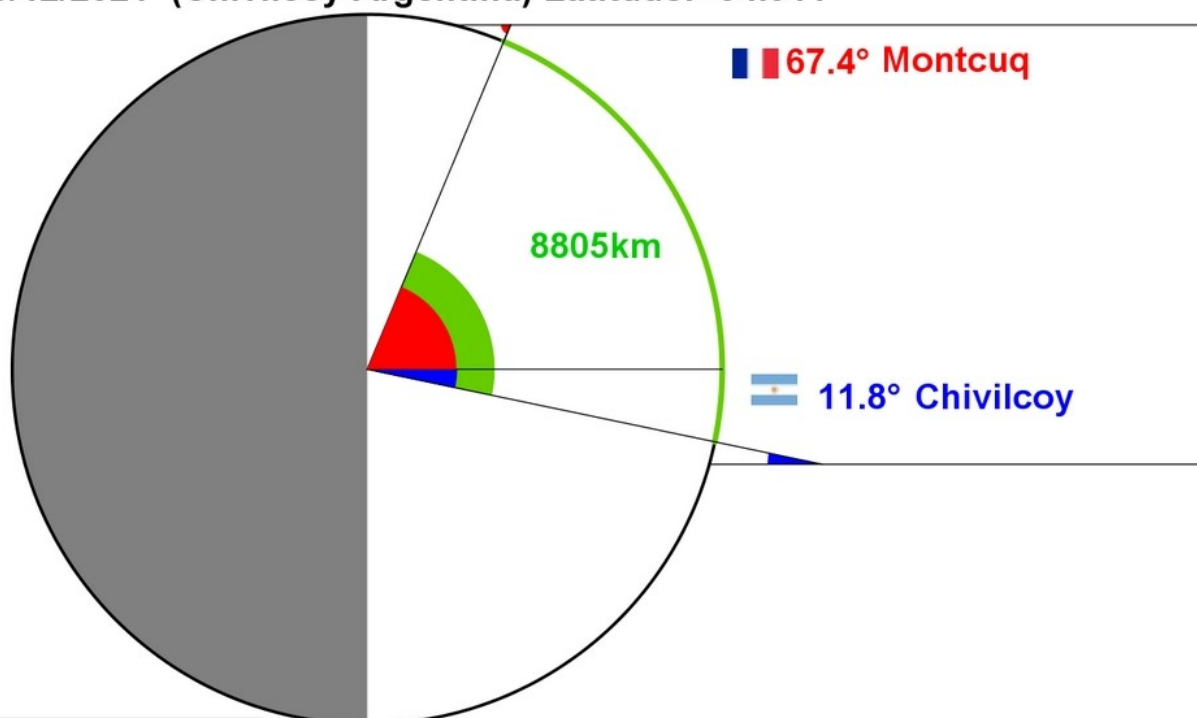

14/12/2021 (Merlara-Italy) Latitude: 45.166°

14/12/2021 (Aigio-Greece) Latitude: 38.252°

 **68.2° Merlara**

 **61.2° Aigio**

$$\text{circumference} = \frac{360^\circ \times 768\text{km}}{68.2^\circ - 61.2^\circ} = 39497 \text{ km}$$

Distance	Angle
circumference	360°
768km	68.2° - 61.2°

Montcuq, France

Flag	City	Country	School	Latitude (°) +N/-S	Longitude (°) +E/-W
	Montcuq	France	Fondation La main à la pâte	44.340	1.210

Date	Gnomon	Shadow	Angle
03 December 2021	20.0cm	46.0cm	66.5°
04 December 2021	20.0cm	46.0cm	66.5°
05 December 2021	20.0cm	46.5cm	66.7°
06 December 2021	20.0cm	47.0cm	66.9°
08 December 2021	20.0cm	47.5cm	67.2°
11 December 2021	20.0cm	48.0cm	67.4°
13 December 2021	20cm	48.0cm	67.4°
14 December 2021	20.0cm	48.5cm	67.6°
15 December 2021	20.0cm	48.5cm	67.6°
16 December 2021	20cm	48.5cm	67.6°
17 December 2021	20.0cm	49.0cm	67.8°
18 December 2021	20cm	49cm	67.8°
19 December 2021	20.0cm	49.0cm	67.8°
20 December 2021	20.0cm	49.0cm	67.8°
21 December 2021	20.0cm	49.0cm	67.8°
22 December 2021	20.0cm	49.0cm	67.8°
23 December 2021	20.0cm	48.5cm	67.6°
24 December 2021	20.0cm	48.5cm	67.6°
25 December 2021	20.0cm	49.0cm	67.8°
26 December 2021	20.0cm	48.5cm	67.6°
27 December 2021	20.0cm	48.5cm	67.6°
30 December 2021	20.0cm	48.0cm	67.4°

13/12/2021 (Montcuq-France) Latitude: 44.34°

13/12/2021 (Chivilcoy-Argentina) Latitude: -34.911°

Distance	Angle
circumference	360°
8805km	67.4° + 11.8°

$$\text{circumference} = \frac{360^\circ \times 8805\text{km}}{67.4^\circ + 11.8^\circ} = 40023 \text{ km}$$

05/12/2021 (Montcuq-France) Latitude: 44.34°

05/12/2021 (Rio de Janeiro-Brazil) Latitude: -22.89°

Distance	Angle
circumference	360°
7469km	66.7° + 0.9°

$$\text{circumference} = \frac{360^\circ \times 7469\text{km}}{66.7^\circ + 0.9^\circ} = 39776 \text{ km}$$