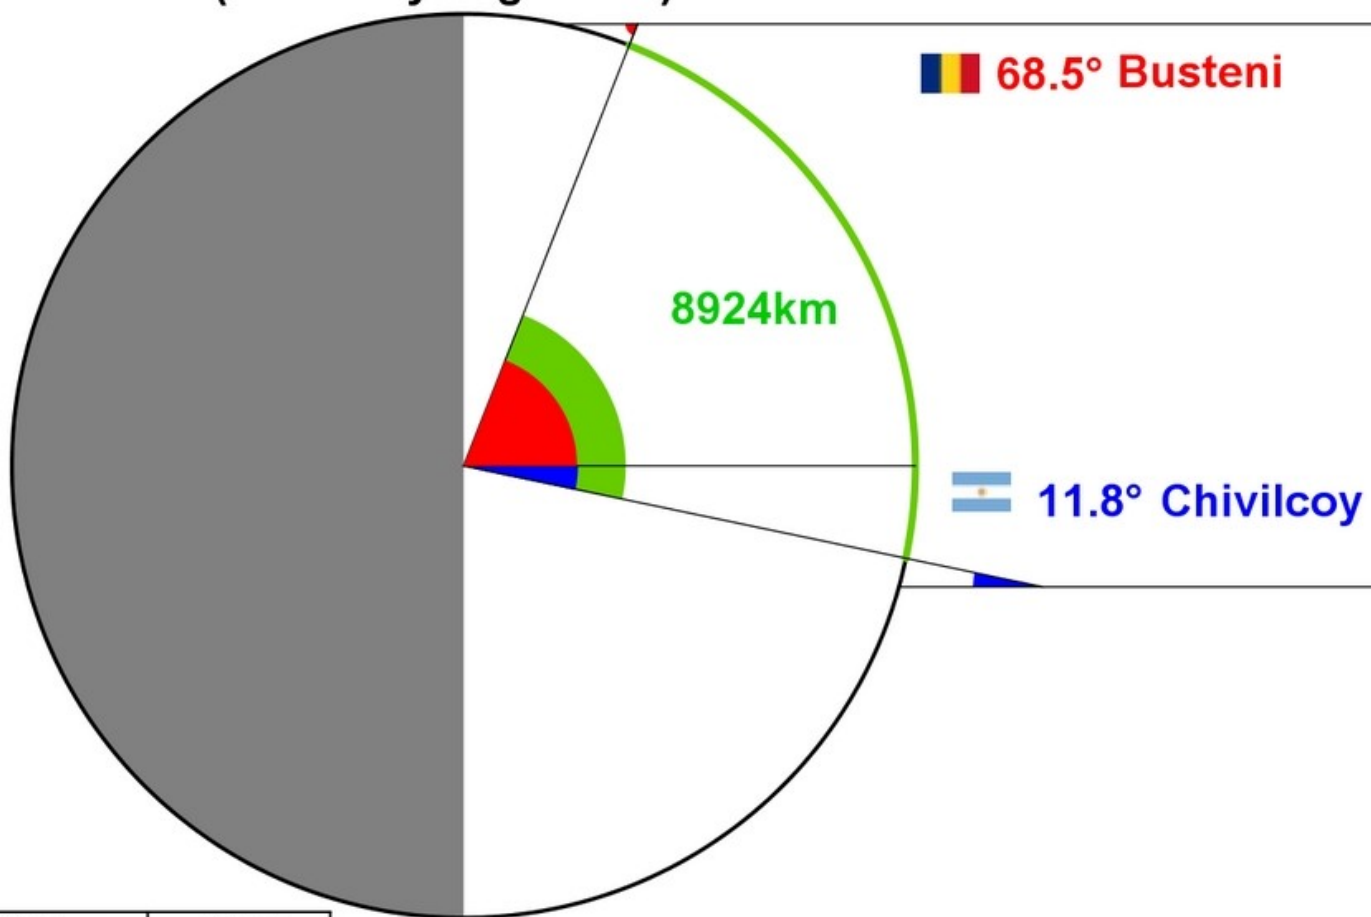

Distance	Angle
circumference	360°
8924km	68.5° + 11.8°

$$\text{circumference} = \frac{360^\circ \times 8924\text{km}}{68.5^\circ + 11.8^\circ} = 40008 \text{ km}$$